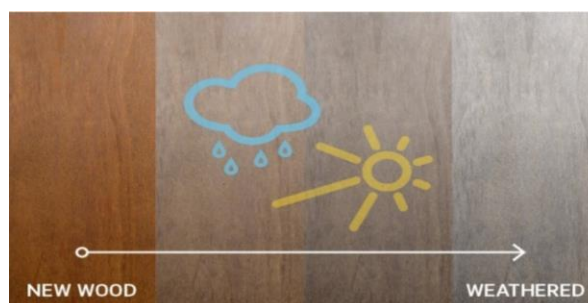

Kebony Clear

Kebony Clear RAP rhombus cladding

18 x 120 mm

Product description

Kebony Clear Radiata products are produced from FSC® certified Radiata Pine modified with a bio-based liquid.

The patented Kebony technology permanently alters the wood cell structure to give a unique wood product with outstanding durability and no maintenance needs beyond normal cleaning.

Kebony Clear Radiata products have a primarily clear front surface and are treated through the board.

Quality and appearance upon delivery

Profile	rhombus cladding
Dimension	18 x 120 mm
Standard length(s)	--
Knots/Pitch pockets	Maybe visible and are a natural occurrence in wood
Cupping	Max 1 % of width
Crook	3-3,6 m: max 10 mm; 4,2-4,8 m: max 13 mm
Moisture	4-8 %
Cracks	Surface cracks and checks maybe visible
Wane	May occur on the back
NOTE	There may be defects on the back side. These will not affect the technical quality of the product.

The Kebony technology gives the wood a deep rich brown colour (some natural colour variations will occur and there are possible darker areas as a result of the process). After exposure to sun and rain the wood will develop a natural silver-gray patina where surface cracks and checks may appear, this is a natural development and will not influence the performance and durability of the wood.